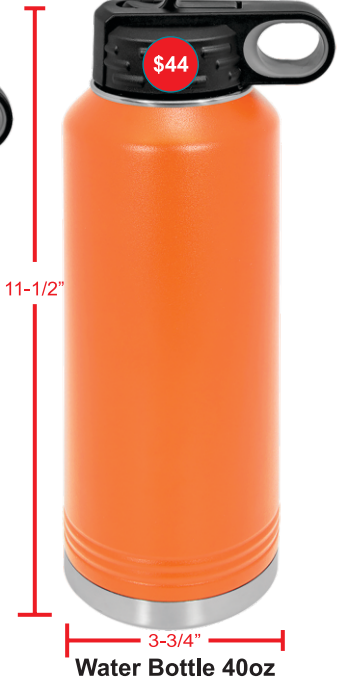

**SLIM Beverage Holder**

**Beverage Holder**

**Mug**

**Stemless**

**Tumbler 10oz**

**Tumbler 20oz**

**Tumbler 30oz**

**Travel Mug 20oz**

**Pilsner 20oz**

**2X** heat & cold resistant compared to normal travel mugs  
**BPA and Lead Free**  
 Double-walled, vacuum insulated

**Water Bottle 20oz**

**Water Bottle 32oz**

**Water Bottle 40oz**